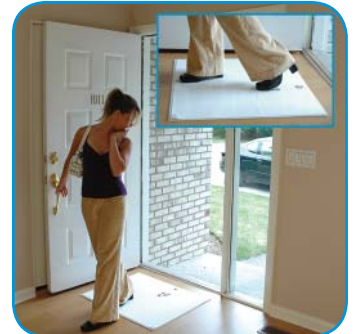

Keep your **HOME's** floors and carpets free from dirt.

- Reusable frame with non-skid backing
- Just drop in place on any floor surface

TackMat™ is comprised of 60 layers of adhesive-coated film, compressed into a mat that is only **1/8" thick** and attached to a non-skid, reusable frame.

MINIMIZE CLEANUP COSTS

TackMat provides the most effective dirt and dust removal method available in a mat. With two footsteps onto a TackMat™, **94.73% of the dirt particles are removed** from the shoe surface. The non-transferring soft tech acrylic captures the dirt, where it is securely held until discarded.

Each layer is numbered to ensure one-sheet-at-a-time removal and to indicate the number of remaining layers. Each layer will perform many times before it must be peeled away. When all 60 layers are used, a refill mat can be easily applied to the reusable frame.